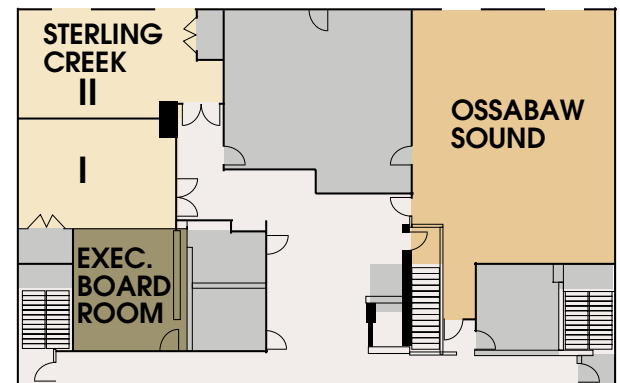

CAPACITY/FLOOR PLAN

520 Cedar Street
Richmond Hill, GA 31324

(912) 445-0043

www.richmondhillcitycenter.com

goo.gl/maps/622rCnhzdF62

FIRST FLOOR

SECOND FLOOR

Capacity per seating arrangement

NAME OF SPACE	SQ. FT.	DIMEN.	THEATER	CLASSROOM	BANQUET ROUNDS	COCKTAILS
GREAT OGEECHEE BALLROOM	3977	96.3' X 41.3'	400	270	320	400
Gallery A	1061	25.7' X 41.3'	100	70	80	100
Gallery B	1193	28.9' X 41.3'	110	78	100	110
Gallery C	863	41.7' X 20.7'	80	50	60	80
Gallery D	863	41.7' X 20.7'	80	50	60	80
Gallery AB	2255	54.6' X 41.3'	220	150	200	220
Gallery CD	1722	41.7' X 41.3'	170	112	120	170
Gallery BCD	2916	70.6' X 41.3'	290	190	220	290
RED BIRD CREEK	1640	41.7' x 39.9'	N/A		N/A	160
OSSABAW SOUND	1244	32.8' x 41'	120	75	100	120
THE VERANDA	2004		N/A	N/A	60	200
THE PATIO	2700	60' x 45'	200	N/A	160	200
THE GARDEN	5512	75' x 73.5'	600	N/A	400	600