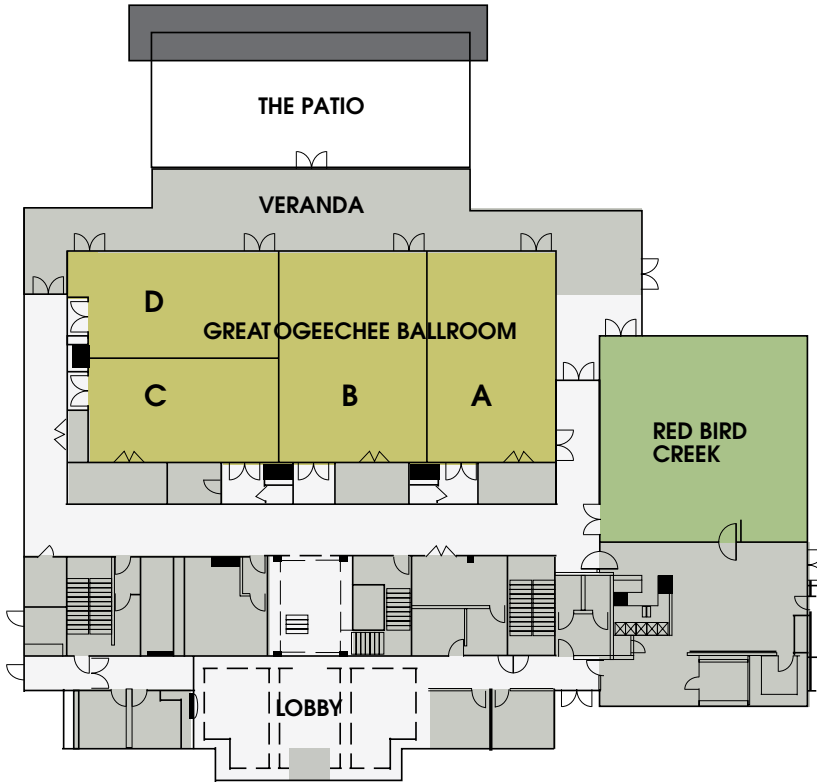

CAPACITY/FLOOR PLAN

520 Cedar Street
Richmond Hill, GA 31324

(912) 445-0043

www.richmondhillcitycenter.com

goo.gl/maps/622rCnhzdF62

FIRST FLOOR

SECOND FLOOR

Capacity per seating arrangement

NAME OF SPACE	SQ. FT.	DIMEN.	THEATER	CLASSROOM	BANQUET ROUNDS	COCKTAILS
GREAT OGEECHEE BALLROOM	3977	96.3' X 41.3'	400	270	320	400
Gallery A	1061	25.7' X 41.3'	100	70	80	100
Gallery B	1193	28.9' X 41.3'	110	78	100	110
Gallery C	863	41.7' X 20.7'	80	50	60	80
Gallery D	863	41.7' X 20.7'	80	50	60	80
Gallery AB	2255	54.6' X 41.3'	220	150	200	220
Gallery CD	1722	41.7' X 41.3'	170	112	120	170
Gallery BCD	2916	70.6' X 41.3'	290	190	220	290
RED BIRD CREEK	1640	41.7' x 39.9'	N/A		N/A	160
OSSABAW SOUND	1244	32.8' x 41'	120	75	100	120
THE VERANDA	2004		N/A	N/A	60	200
THE PATIO	2700	60' x 45'	200	N/A	160	200
THE GARDEN	5512	75' x 73.5'	600	N/A	400	600